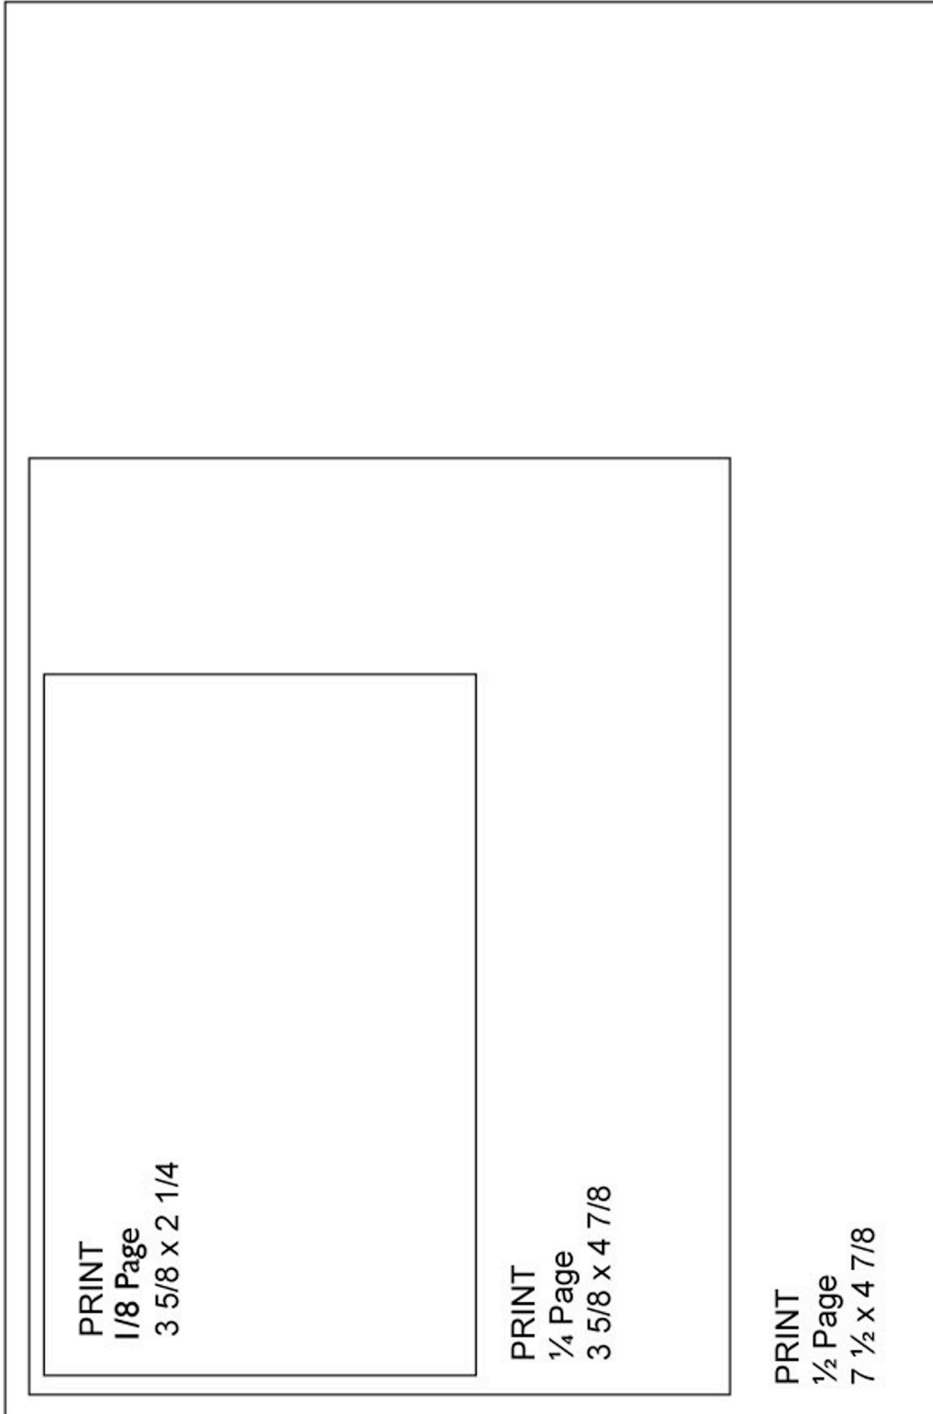

MUSE Ad Sizes

Print ads are black and white (greyscale)
Web ads are color (rgb)

SMALL
(120x60 pixels)
packages with
1/8 page print ad

MEDIUM
(120x90 pixels)
packages with
1/4 print ad

LARGE
(120x240 pixels)
packages with
1/2 and full print ad